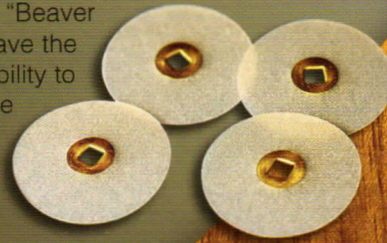

**Model: MS200LX** – includes  
Sander, AC Adapter, 3 Sanding  
Heads & New 87-9 Rheostat  
(different sizes & grits)

Shown  
Actual Size

**New Beaver Wheels:** The answer  
when it comes to removing a lot  
of wood quickly.

#### New Ultra-flexible Sanding Disks:

Our new "Beaver  
Disks" have the  
grit and flexibility to  
smooth those  
hard-to-reach  
areas.

87-9 Rheostat

**Rheostat:** Can be  
used as a conventional  
foot pedal or as a tabletop  
hand operated unit. Foot pedal  
can be set at top speed to  
avoid foot fatigue.